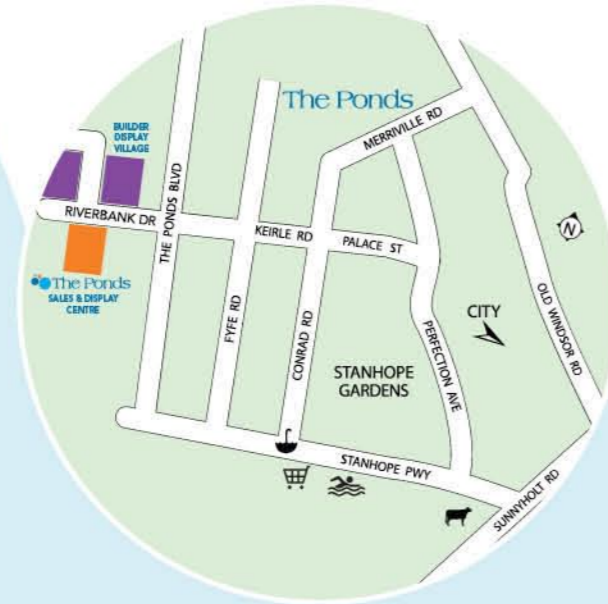

Land

where to find The Ponds!

The Ponds Sales & Display Centre,
Riverbank Drive,
The Ponds. UBD: 148 P3

Phone 9629 1212 for more information or visit us at
www.theponds.com.au

The Ponds

LANDCOM

AUSTRALAND
RESIDENTIAL

your ideal home...
in an idyllic location

The Ponds

LANDCOM

AUSTRALAND
RESIDENTIAL

Printed on
Recycled Paper