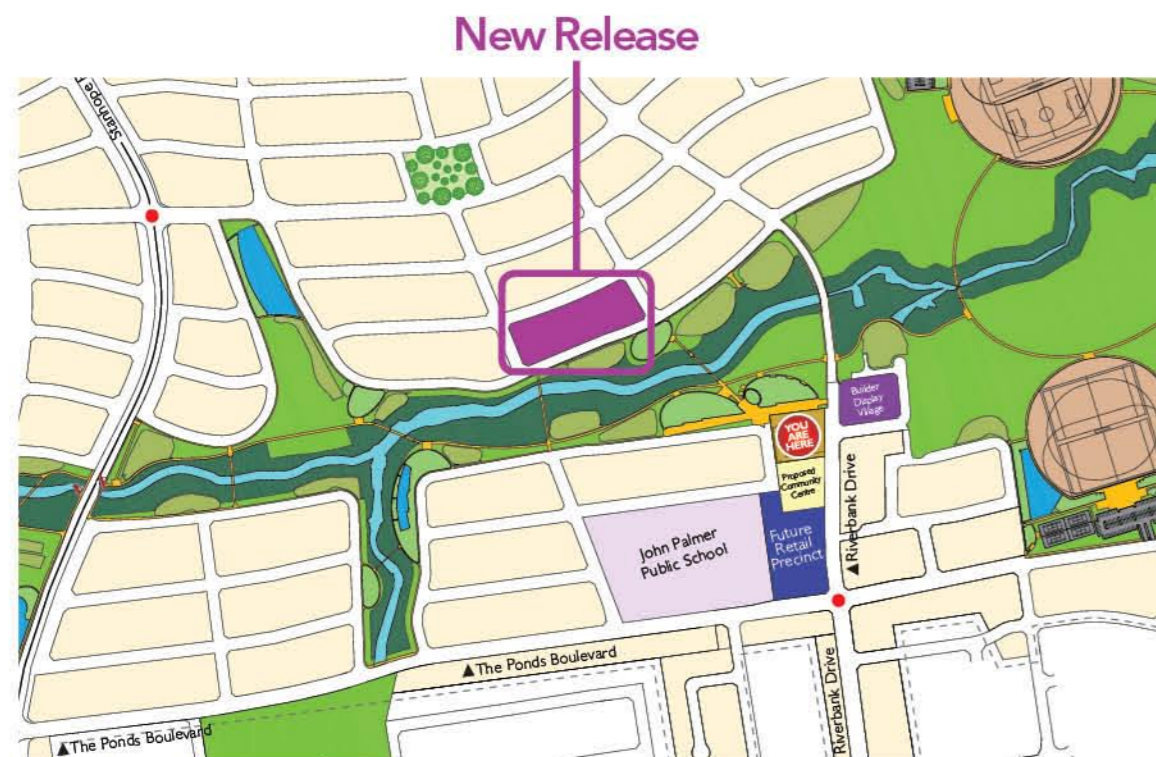

your ideal home...
in an idyllic location

 The Ponds

 LANDCOM

 AUSTRALAND
RESIDENTIAL

Printed on
Recycled Paper

Waterfall (6) – Land

Masterplan

Please note that this plan is indicative only and design may be amended at any time without notice. Purchasers must rely on their own enquiries and the restrictions and provisions in the Contract for Sale. Plan illustrates lot location and approximate dimensions only. Printed March 2010.